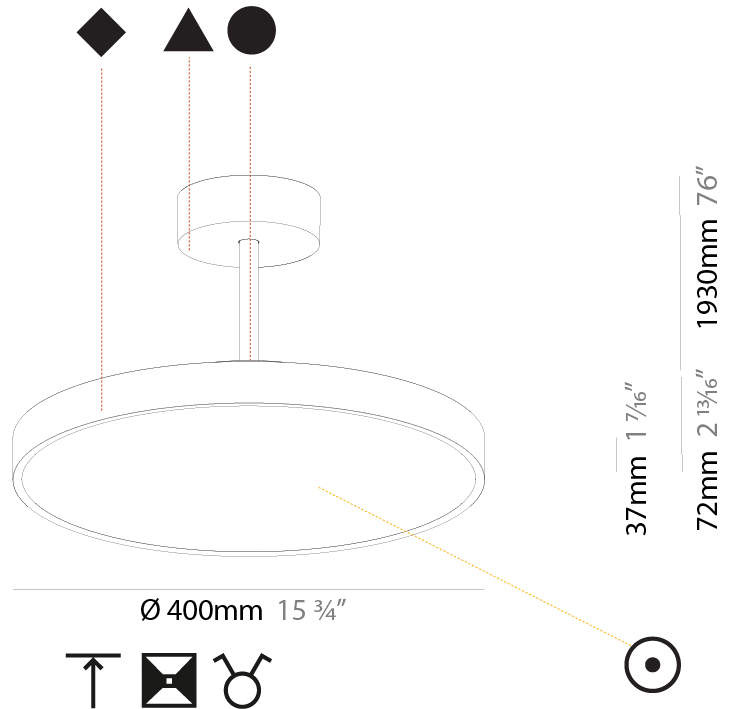

GENERAL

Series: Sign Diva Tube
Subseries: Sign Diva Tube
Brand: Prolicht
Division: Architectural
Mounting Type: Suspension
Mounting Location: Ceiling
Subcategory: Pendant

PHYSICAL

Shape: Round
Diameter (mm): 400
Diameter (in): 15 3/4
Height (mm): 72
Height (in): 2 13/16
Max. Overall Height (mm): 2002
Max. Overall Height (in): 78 13/16
Light Distribution: Direct / Indirect
Weight (kg): 3.314
Weight (lbs): 7.306
Diffuser: PMMA - Opal / Micro-Prism / Sparkling Secret / Vintage Industrial
Fixture Finish: SSR / BKV / CWI / CRY / HAB / UFT / ITA / RUA / FTG / MYG / LOD / PUS / FRO / FUP / KIA / POP / BLS / SPG / MEY / GOH / GUM / CHC / COM / ABZ / JAG / OBR / MOS / ROR
Fixture Material: Extruded Aluminum / Steel

ELECTRICAL

Lamp Type: LED (Zhaga Standard)
Input Wattage (W): 30
Total Output Wattage (W): 27.8
Dimming: Tri-Mode (Non-Dimming and Phase Dimming (120Vac only) and 0-10V Dimming)
Driver Included: Yes
Driver Location: Integrated
Driver Type: Constant Current - Universal
Driver Class: Class 2
Input Voltage (V): 120 - 277
Constant Current (MA): 500 / 350

LED

Color Temperature (*K): 3000 / 3500 / 4000
Max. Delivered Lumen (lm): 3049 / 3019 / 3055 / 3117
Nominal Lumen (lm): 4182 / 4142 / 4189 / 4275
CRI: >90 CRI
Lamp Life (hrs): 50000

OPTICAL

RATINGS AND CERTIFICATIONS

Certified By: Certified for North American Standards
IP rating: IP20

A