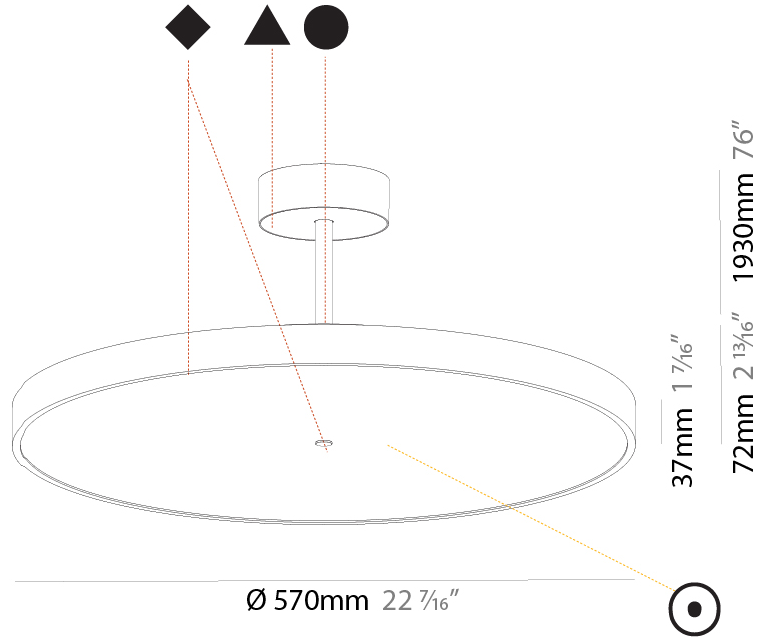

GENERAL

Series: Sign Diva Tube
Subseries: Sign Diva Tube
Brand: Prolicht
Division: Architectural
Mounting Type: Suspension
Mounting Location: Ceiling
Subcategory: Pendant

PHYSICAL

Shape: Round
Diameter (mm): 570
Diameter (in): 22 7/16
Height (mm): 72
Height (in): 2 13/16
Max. Overall Height (mm): 2002
Max. Overall Height (in): 78 13/16
Light Distribution: Direct
Weight (kg): 7.718
Weight (lbs): 17.015
Diffuser: PMMA - Opal / Micro-Prism / Sparkling Secret / Vintage Industrial
Fixture Finish: SSR / BKV / CWI / CRY / HAB / UFT / ITA / RUA / FTG / MYG / LOD / PUS / FRO / FUP / KIA / POP / BLS / SPG / MEY / GOH / GUM / CHC / COM / ABZ / JAG / OBR / MOS / ROR
Fixture Material: Extruded Aluminum / Steel

ELECTRICAL

Lamp Type: LED (Zhaga Standard)
Input Wattage (W): 49
Total Output Wattage (W): 46.9
Dimming: Tri-Mode (Non-Dimming and Phase Dimming (120Vac only) and 0-10V Dimming)
Driver Included: Yes
Driver Location: Integrated
Driver Type: Constant Current - Universal
Driver Class: Class 2
Input Voltage (V): 120 - 277
Constant Current (MA): 350

LED

Color Temperature (*K): 2700 / 3000 / 3500 / 4000
Max. Delivered Lumen (lm): 4978 / 5337 / 5384 / 5494
Nominal Lumen (lm): 6199 / 6646 / 6705 / 6842
CRI: >90 CRI
Lamp Life (hrs): 50000

OPTICAL

RATINGS AND CERTIFICATIONS

Certified By: Certified for North American Standards
IP rating: IP20