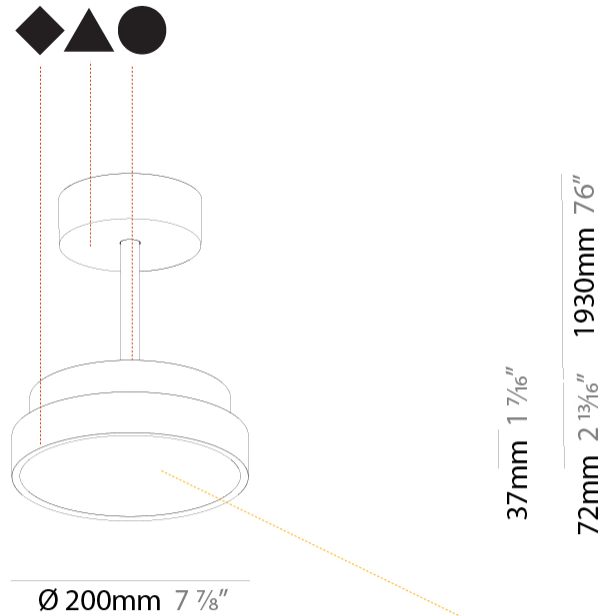

GENERAL

Series: Sign Diva Tube
Subseries: Sign Diva Tube
Brand: Prolicht
Division: Architectural
Mounting Type: Suspension
Mounting Location: Ceiling
Subcategory: Pendant

PHYSICAL

Shape: Round
Diameter (mm): 200
Diameter (in): 7 7/8
Height (mm): 72
Height (in): 2 13/16
Max. Overall Height (mm): 1972
Max. Overall Height (in): 77 5/8
Light Distribution: Direct
Weight (kg): 1.648
Weight (lbs): 3.633

Diffuser: PMMA - Opal / Micro-Prism / Sparkling Secret / Vintage Industrial

Fixture Finish: SSR / BKV / CWI / CRY / HAB / UFT / ITA / RUA / FTG / MYG / LOD / PUS / FRO / FUP / KIA / POP / BLS / SPG / MEY / GOH / GUM / CHC / COM / ABZ / JAG / OBR / MOS / ROR

Fixture Material: Extruded Aluminum / Steel

ELECTRICAL

Lamp Type: LED (Zhaga Standard)
Input Wattage (W): 10
Dimming: Tri-Mode (Non-Dimming and Phase Dimming (120Vac only) and 0-10V Dimming)
Driver Included: Yes
Driver Location: Integrated
Driver Type: Constant Current - Universal
Driver Class: Class 2
Input Voltage (V): 120 - 277
Constant Current (MA): 350

LED

Color Temperature (°K): 2700 / 3000 / 3500 / 4000
Max. Delivered Lumen (lm): 836 / 895 / 903 / 921
Nominal Lumen (lm): 1280 / 1370 / 1382 / 1410
CRI: >90 CRI
Lamp Life (hrs): 50000

OPTICAL

RATINGS AND CERTIFICATIONS

Certified By: Certified for North American Standards
IP rating: IP20