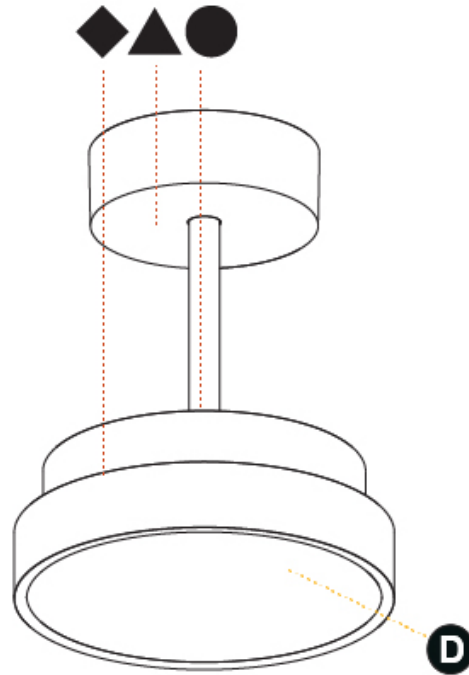

SIGN DIVA TUBE KORONA SUSPENSION

A300024-

PROJECT

TYPE

SPECIFIER

QUANTITY

DATE

A