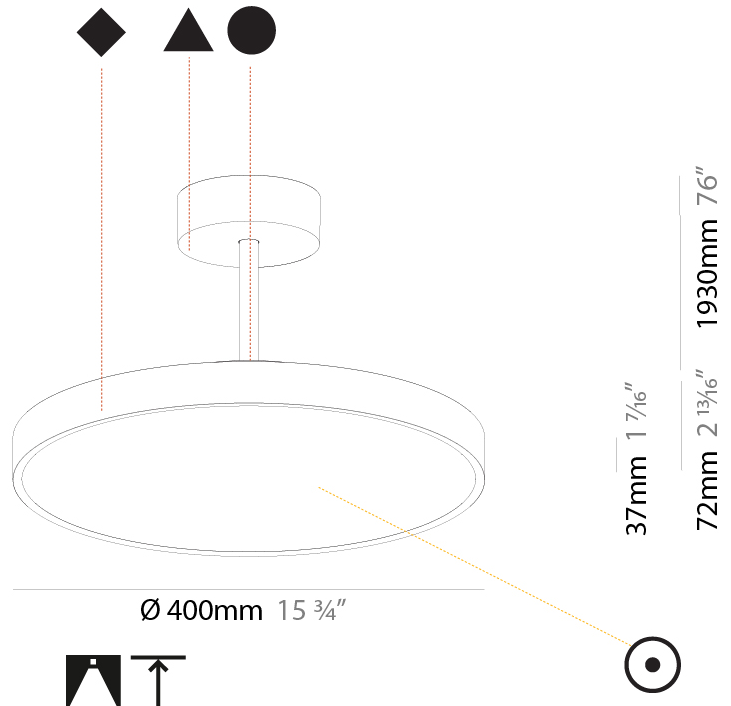

GENERAL

Series: Sign Diva Tube
Subseries: Sign Diva Tube
Brand: Prolicht
Division: Architectural
Mounting Type: Suspension
Mounting Location: Ceiling
Subcategory: Pendant

PHYSICAL

Shape: Round
Diameter (mm): 400
Diameter (in): 15 3/4
Height (mm): 72
Height (in): 2 13/16
Max. Overall Height (mm): 2002
Max. Overall Height (in): 78 13/16
Light Distribution: Direct
Weight (kg): 2.888
Weight (lbs): 6.366
Diffuser: PMMA - Opal / Micro-Prism / Sparkling Secret / Vintage Industrial
Fixture Finish: SSR / BKV / CWI / CRY / HAB / UFT / ITA / RUA / FTG / MYG / LOD / PUS / FRO / FUP / KIA / POP / BLS / SPG / MEY / GOH / GUM / CHC / COM / ABZ / JAG / OBR / MOS / ROR
Fixture Material: Extruded Aluminum / Steel

ELECTRICAL

Lamp Type: LED (Zhaga Standard)
Input Wattage (W): 17
Total Output Wattage (W): 16
Dimming: Tri-Mode (Non-Dimming and Phase Dimming (120Vac only) and 0-10V Dimming)
Driver Included: Yes
Driver Location: Integrated
Driver Type: Constant Current - Universal
Driver Class: Class 2
Input Voltage (V): 120 - 277
Constant Current (MA): 500

LED

Color Temperature (*K): 2700 / 3000 / 3500 / 4000
Max. Delivered Lumen (lm): 1807 / 1943 / 1951 / 1991
Nominal Lumen (lm): 2250 / 2450 / 2430 / 2480
CRI: >90 CRI
Lamp Life (hrs): 50000

OPTICAL

RATINGS AND CERTIFICATIONS

Certified By: Certified for North American Standards
IP rating: IP20