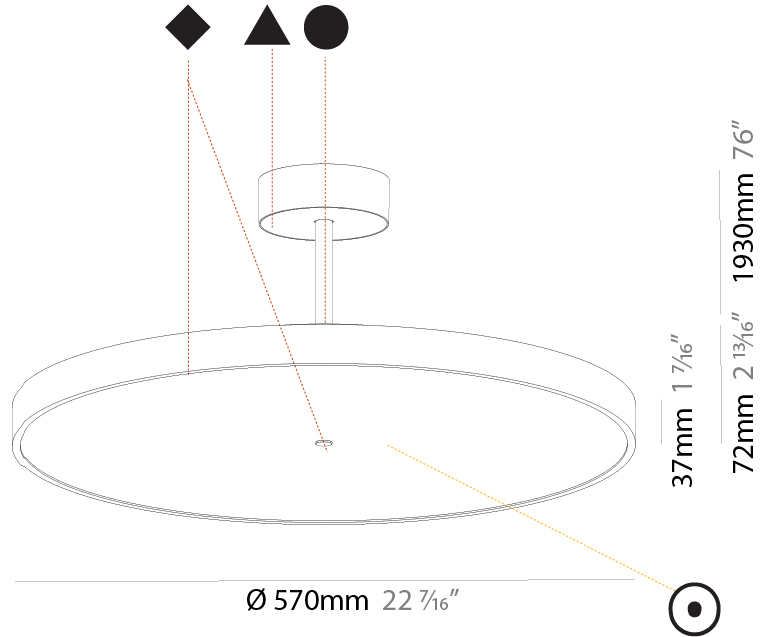

GENERAL

Series: Sign Diva Tube
Subseries: Sign Diva Tube
Brand: Prolicht
Division: Architectural
Mounting Type: Suspension
Mounting Location: Ceiling
Subcategory: Pendant

PHYSICAL

Shape: Round
Diameter (mm): 570
Diameter (in): 22 7/16
Height (mm): 72
Height (in): 2 13/16
Max. Overall Height (mm): 2002
Max. Overall Height (in): 78 13/16
Light Distribution: Direct / Indirect
Weight (kg): 8.533
Weight (lbs): 18.812
Diffuser: [PMMA - Opal](#) / [Micro-Prism](#) / [Sparkling Secret](#) / [Vintage Industrial](#)
Fixture Finish: [SSR / BKV / CWI / CRY / HAB / UFT / ITA / RUA / FTG / MYG / LOD / PUS / FRO / FUP / KIA / POP / BLS / SPG / MEY / GOH / GUM / CHC / COM / ABZ / JAG / OBR / MOS / ROR](#)
Fixture Material: [Extruded Aluminum](#) / [Steel](#)

ELECTRICAL

Lamp Type: LED (Zhaga Standard)
Input Wattage (W): 67
Dimming: [Tri-Mode (Non-Dimming and Phase Dimming (120Vac only) and 0-10V Dimming)](#)
Driver Included: Yes
Driver Location: Integrated
Driver Type: Constant Current - Universal
Driver Class: Class 2
Input Voltage (V): 120 - 277
Constant Current (MA): 350

LED

Color Temperature (°K): [2700](#) / [3000](#) / [3500](#) / [4000](#)
Max. Delivered Lumen (lm): 6632 / 6728 / 6812 / 6951
Nominal Lumen (lm): 9097 / 9229 / 9344 / 9535
CRI: >90 CRI
Lamp Life (hrs): 50000

OPTICAL

RATINGS AND CERTIFICATIONS

Certified By: Certified for North American Standards
IP rating: IP20